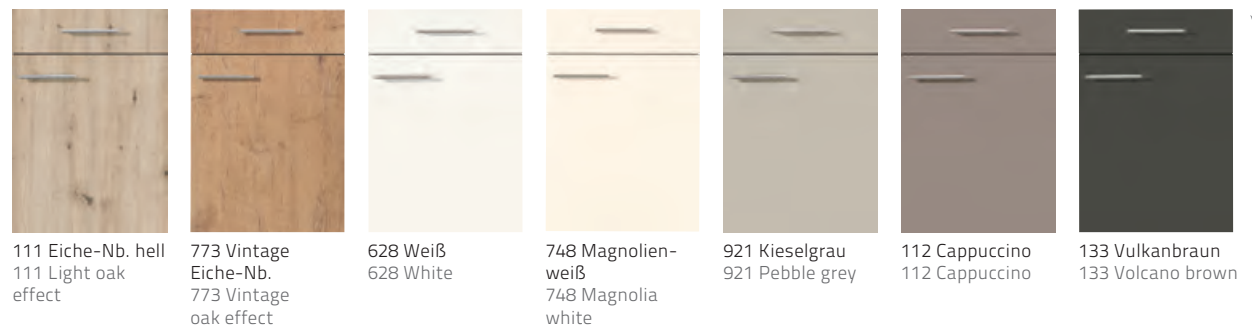

From anthracite to vintage wood effect, smooth to framed, matt to high-gloss, and design-orientated to romantic – variety is the name of our game, and combining is very much the idea.

FA 12.0 Melamin Preisgruppe 1

Melamine Price group 1

FA 22.0 Melamin Preisgruppe 2

Melamine Price group 2

FA 31.5 Lack matt Preisgruppe 3

Matt lacquered Price group 3

FA 40.5 Lack Hochglanz Preisgruppe 3

High-gloss lacquered Price group 3