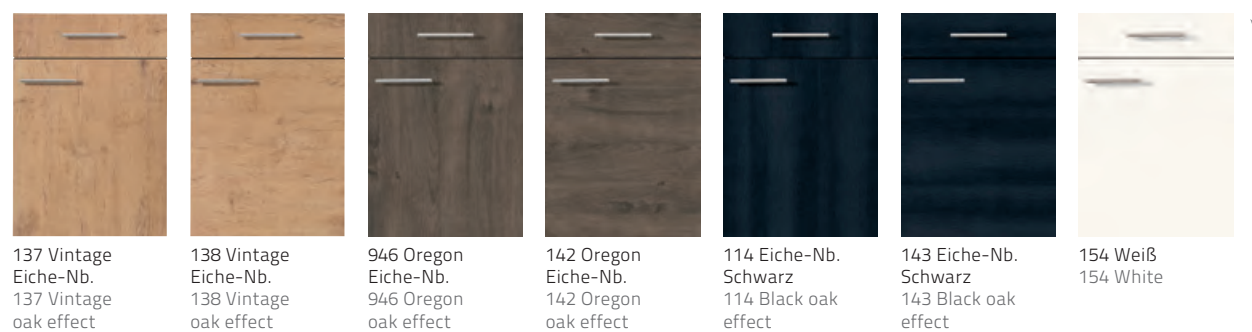

From anthracite to vintage wood effect, smooth to framed, matt to high-gloss, and design-orientated to romantic – variety is the name of our game, and combining is very much the idea.

FA 12.0 Melamin Preisgruppe 1

Melamine Price group 1

FA 22.0 Melamin Preisgruppe 2

Melamine Price group 2

FA 31.5 Lack matt Preisgruppe 3

Matt lacquered Price group 3

FA 40.5 Lack Hochglanz Preisgruppe 3

High-gloss lacquered Price group 3